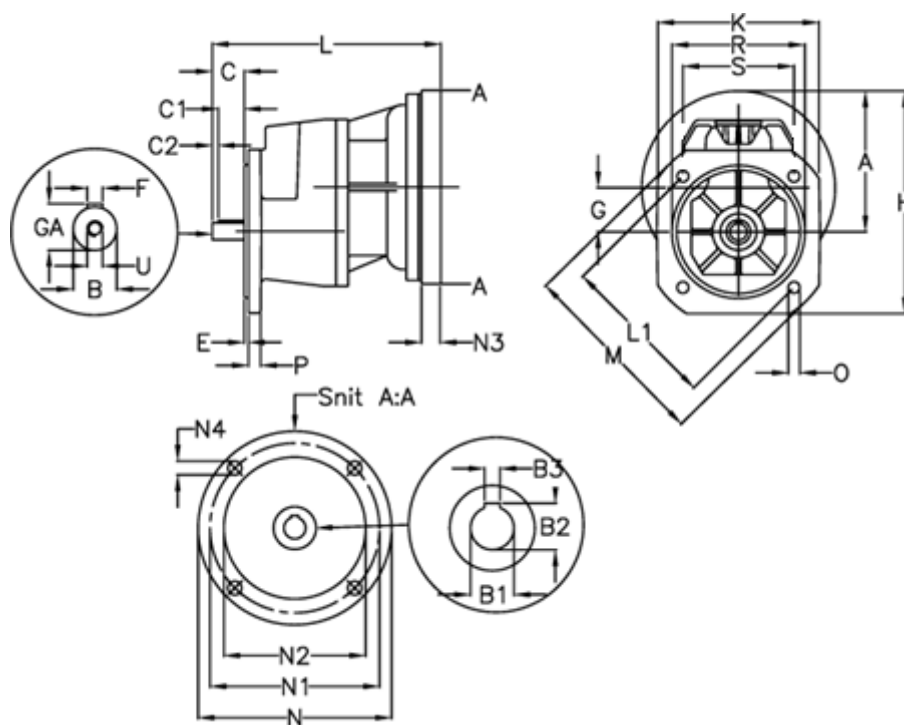

Article number: 40550100472430

Description: Single Stage Helical Gear
S 101-4,7-P80B5

Measures

| | | | |
|-----------|------------|-------------|---------|
| A = 92.5 | E = 3.5 | M = 160.0 | R = 110 |
| B = 14 | F = 5x5x20 | N = 200 | S = 95 |
| B1 = 19 | G = 36.5 | N1 = 165 | U = M5 |
| B2 = 21.8 | GA = 16.0 | N2 = 130 | |
| B3 = 6 | H = 160.0 | N3 = - | |
| C = 30 | K = 135 | N4 = M10x12 | |
| C1 = 20 | L = 208 | O = 9.5 | |
| C2 = 5 | L1 = 130.0 | P = 10 | |